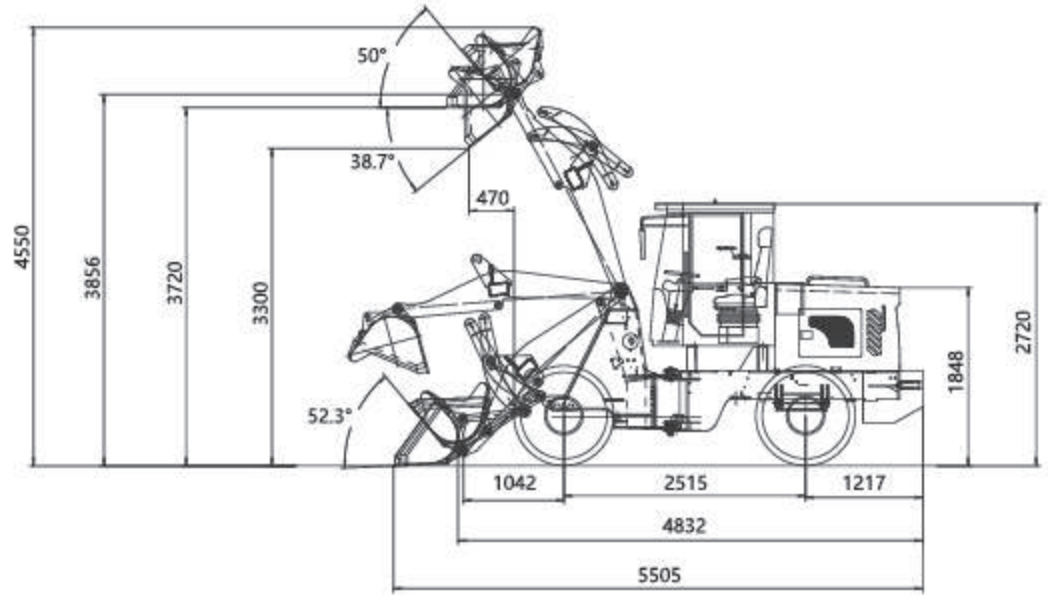

WOLF

CE

Wolfloader.com

WHEEL LOADER

WL180

Specifications

Engine Model:	CHANGCHAI 4G33
Rated Power(kw):	70
Rated Speed(rpm):	2400
Rated load(kg):	1800
Rated Bucket Capacity(m3):	0.8-1.1
Overall Size LxWxH(mm):	5505×1950×2720
Wheel base (mm):	2515
Wheel thread(mm):	2430
Max.breakout force (KN):	72
Max.dump height(mm):	3300
Dump distance(mm):	470
Total time(s):	11.3
Operating Weight(kg):	4800
Tyre:	23.5-16 16/70-20