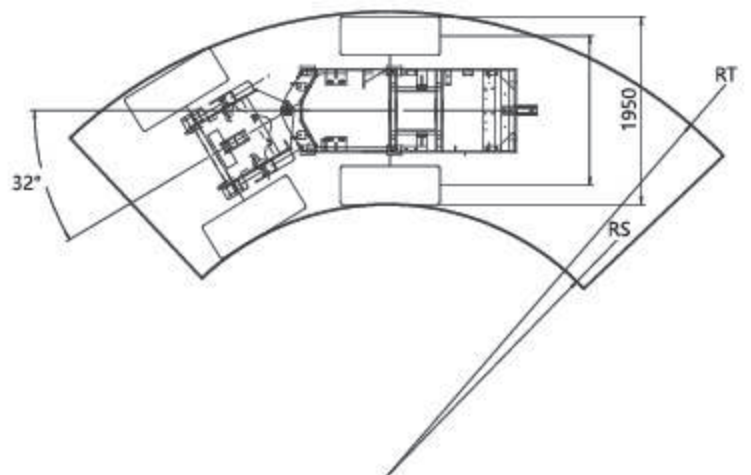

DESCRIPTION

Blades, buckets, and pushers make these loaders natural for removing whatever winter drops your way.