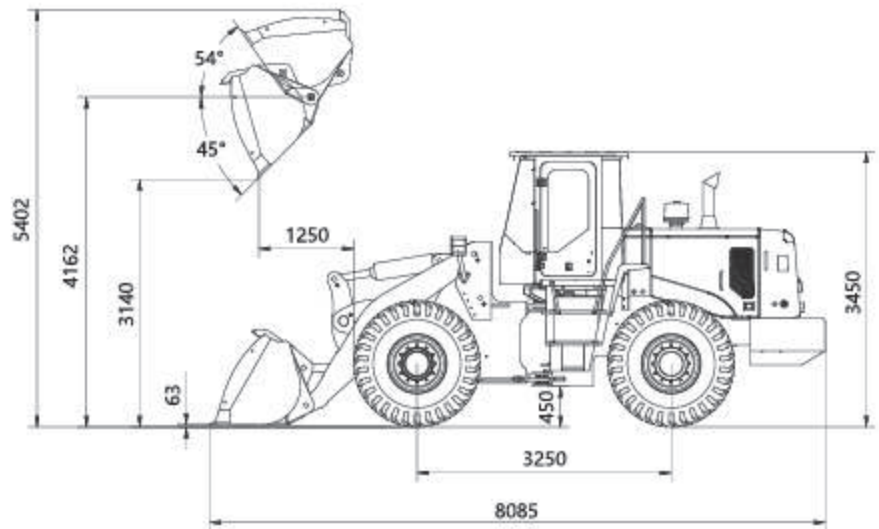

# WHEEL LOADER

## WL500

### Specifications

Engine Model:	WEICHAI WD10G220E22
Rated Power(kw):	162
Rated Speed(rpm):	2200
Rated load(kg):	5000
Rated Bucket Capacity(m3):	3
Overall Size LxWxH(mm):	8085×2855×3450
Wheel base (mm):	3250
Wheel thread(mm):	2250
Max.breakout force (KN):	170
Max.dump height(mm):	3140
Dump distance(mm):	1250
Total time(s):	10.95
Operating Weight(kg):	17100
Tyre:	23.5-25