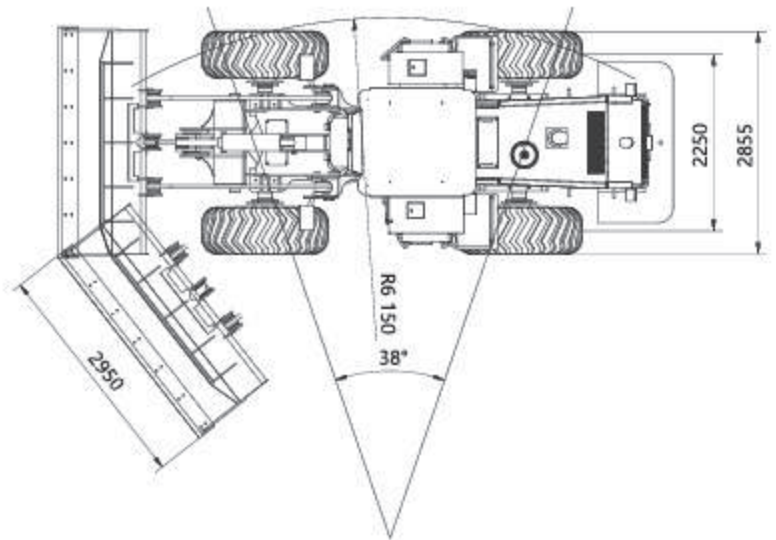

DESCRIPTION

Pickup brooms let you sweep up dust and debris, and haul it away or deposit it in a dumpster.