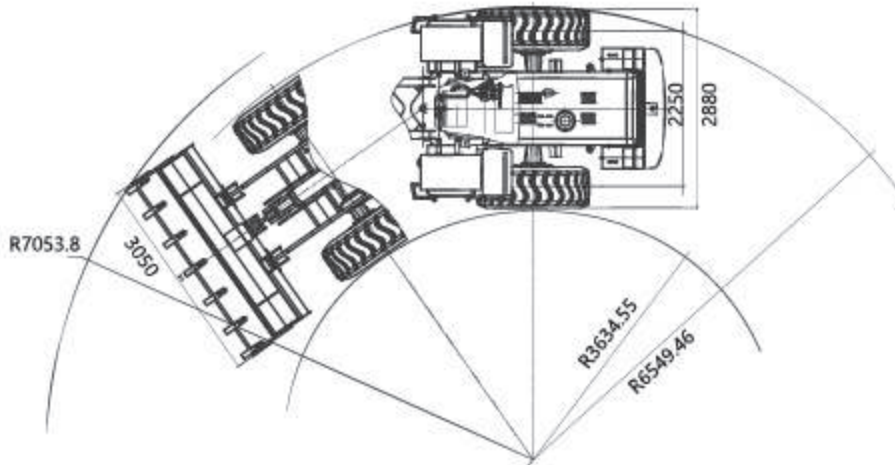

# WHEEL LOADER

### Specifications

Engine Model:	WEICHAI WD10G240E21
Rated Power(kw):	175
Rated Speed(rpm):	2200
Rated load(kg):	6000
Rated Bucket Capacity(m3):	3.3
Overall Size LxWxH(mm):	8390×2880×3520
Wheel base (mm):	3350
Wheel thread(mm):	2250
Max.breakout force (KN):	204
Max.dump height(mm):	3448
Dump distance(mm):	1249
Total time(s):	10.8
Operating Weight(kg):	18200
Tyre:	26.5-25