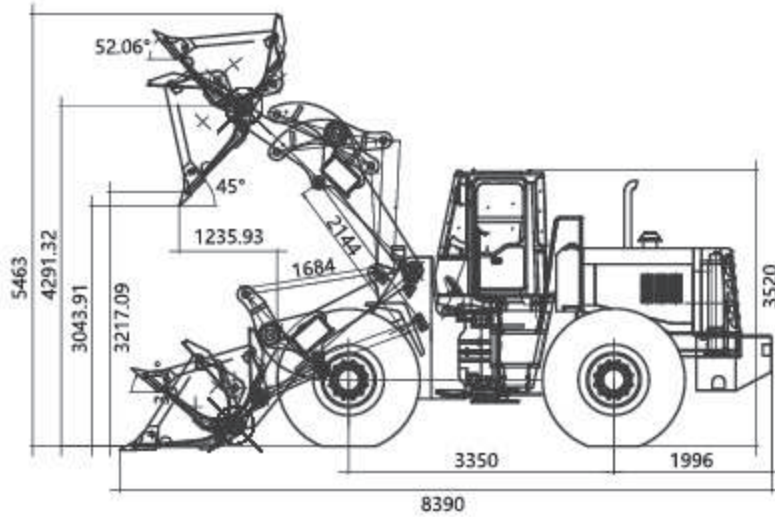

# WHEEL LOADER

### Specifications

Engine Model:	WEICHAI WD10G240E21
Rated Power(kw):	175
Rated Speed(rpm):	2200
Rated load(kg):	6000
Rated Bucket Capacity(m3):	3.3
Overall Size LxWxH(mm):	8390×2880×3520
Wheel base (mm):	3350
Wheel thread(mm):	2250
Max.breakout force (KN):	204
Max.dump height(mm):	3448
Dump distance(mm):	1249
Total time(s):	10.8
Operating Weight(kg):	18200
Tyre:	26.5-25