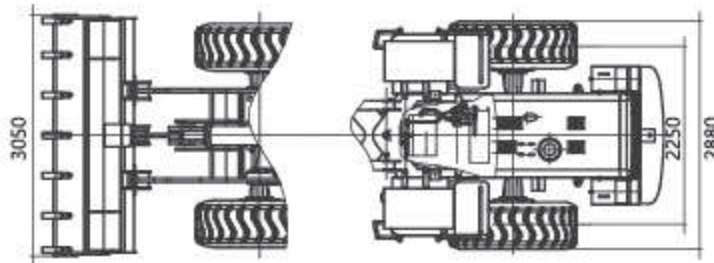

### Specifications

Engine Model:	WEICHAI WD10G240E21
Rated Power(kw):	175
Rated Speed(rpm):	2200
Rated load(kg):	6000
Rated Bucket Capacity(m3):	3.3
Overall Size LxWxH(mm):	8390×2880×3520
Wheel base (mm):	3350
Wheel thread(mm):	2250
Max.breakout force (KN):	204
Max.dump height(mm):	3448
Dump distance(mm):	1249
Total time(s):	10.8
Operating Weight(kg):	18200
Tyre:	26.5-25