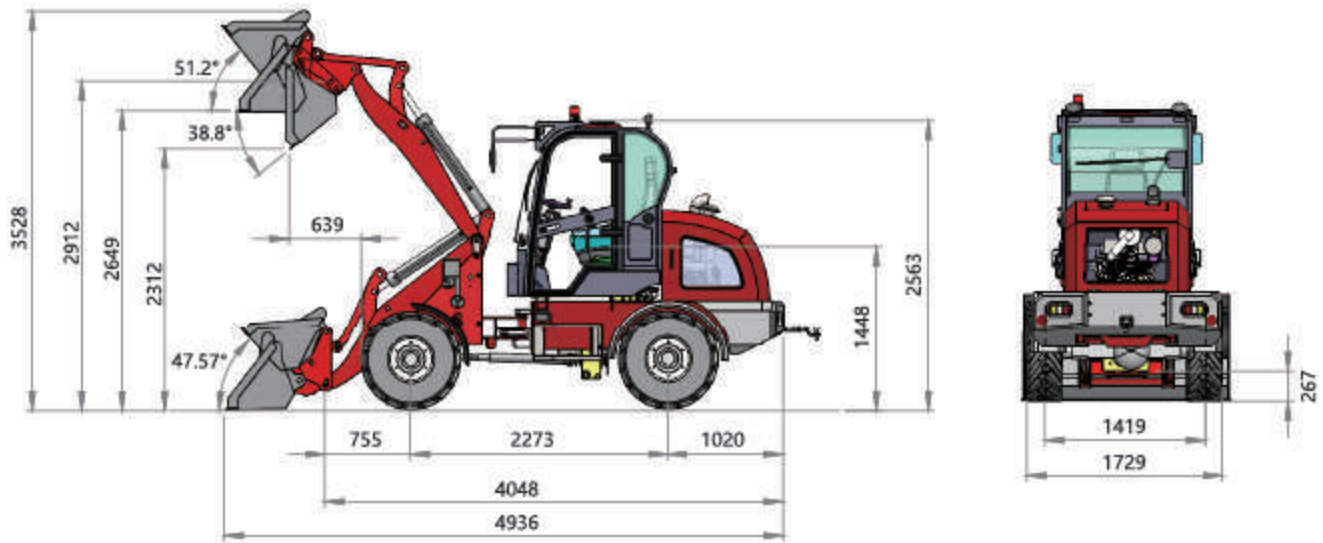

# WHEEL LOADER

### Specifications

Bucket Capacity (Cbm):	0.8-0.9
Rated Load (Kg):	1600
Max. Load (Kg):	1700
Overall Weight (Kg):	3900
Max. Dumping Height (mm):	2180
Standard Engine:	XINCHAI A498BT1 E3
Rated Power (Kw):	36.8
Rated Speed (R/min):	2400
Optional Engine:	XICHAI/YUNNEI/CHANGCHAI/KOHLER
Wheel Base (mm):	2273
Wheel Thread (mm):	1419
L×W×H (mm):	4950×1750×2565
Standard Tire:	20.5/70-16
Option Tire:	33X15.5-16.5
Max. Driving Speed (km/h):	18-28