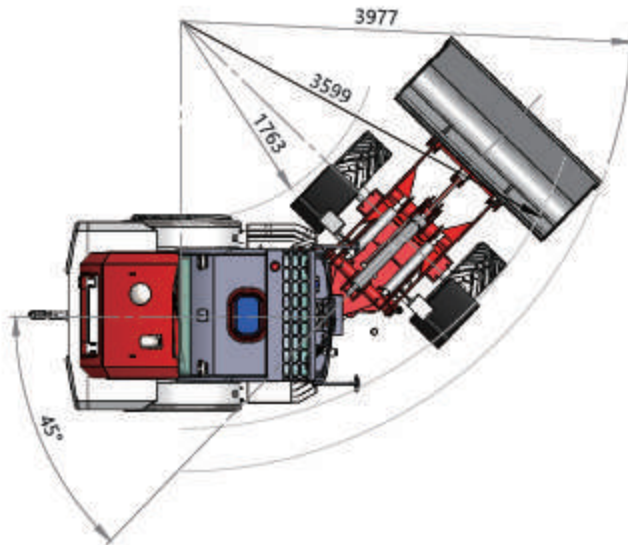

# WHEEL LOADER

### Specifications

Bucket Capacity (Cbm):	0.8-0.9
Rated Load (Kg):	1600
Max. Load (Kg):	1700
Overall Weight (Kg):	3900
Max. Dumping Height (mm):	2180
Standard Engine:	XINCHAI A498BT1 E3
Rated Power (Kw):	36.8
Rated Speed (R/min):	2400
Optional Engine:	XICHAI/YUNNEI/CHANGCHAI/KOHLER
Wheel Base (mm):	2273
Wheel Thread (mm):	1419
L×W×H (mm):	4950×1750×2565
Standard Tire:	20.5/70-16
Option Tire:	33X15.5-16.5
Max. Driving Speed (km/h):	18-28

## DESCRIPTION

The standard rear-equipped seven-pin aviation plug can be connected to a small trailer immediately

**QINGDAO ZONGJIN ENGINEERING MACHINERY CO.,LTD.** [MAINLAND]

**WOLF EQUIPMENT PTE.LTD.** [SINGAPORE]