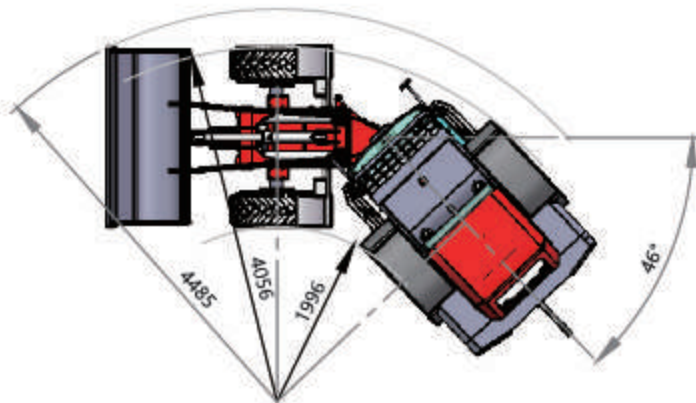

# WHEEL LOADER

### Specifications

Bucket Capacity(Cbm):	1.0-1.2
Rated Load(Kg):	2500
Overall Weight(Kg):	5000
Max.Dumping height(mm):	2850
Standard Engine:	CHANGCHAI 4G33
Rated Power(Kw):	70
Rated Speed(R/min):	2400
Optional Engine:	XIN CHAI E5/CUMMINS
WheelBase(mm):	2571
Wheel Thread(mm):	1650
L×W×H (mm):	6112×2051×2637
Standard Tire:	16/70-20
Max.Driving Speed(km/h):	20-30