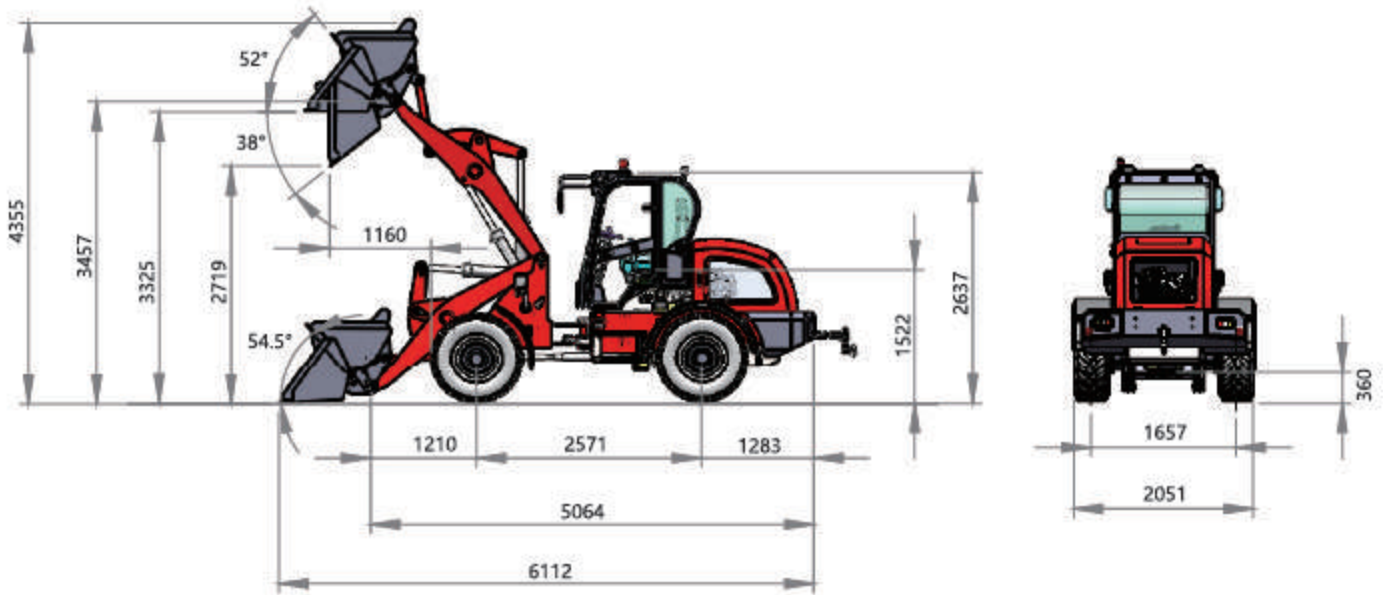

# WHEEL LOADER

### Specifications

Bucket Capacity(Cbm):	1.0-1.2
Rated Load(Kg):	2500
Overall Weight(Kg):	5000
Max.Dumping height(mm):	2850
Standard Engine:	CHANGCHAI 4G33
Rated Power(Kw):	70
Rated Speed(R/min):	2400
Optional Engine:	XIN CHAI E5/CUMMINS
WheelBase(mm):	2571
Wheel Thread(mm):	1650
L×W×H (mm):	6112×2051×2637
Standard Tire:	16/70-20
Max.Driving Speed(km/h):	20-30