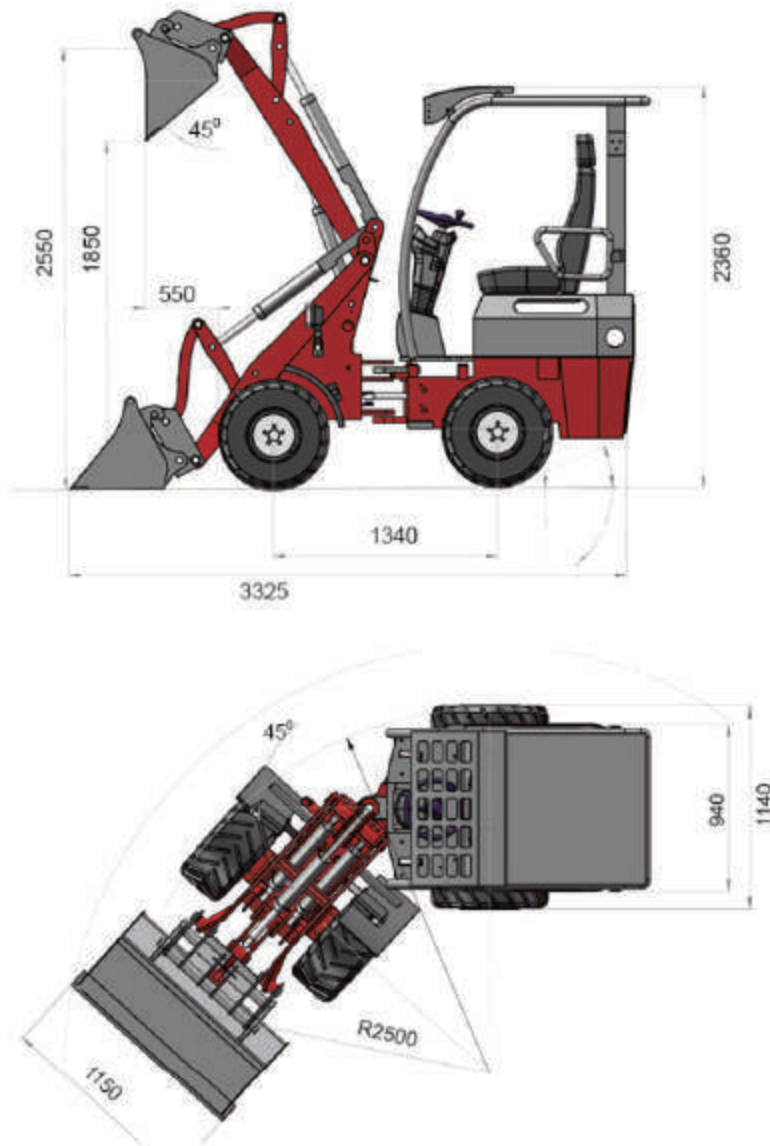

WOLF

CE

Wolfloader.com

WHEEL LOADER MINI 750

Specifications

Engine Model:	Perkins 403J-11 E5
Rated Power(kw):	18.5
Rated Speed(rpm):	2200
Rated load(kg):	600
Rated Bucket Capacity(m3):	0.2-0.4
Overall Size LxWxH(mm):	3325×1150×2360
Wheel base (mm):	1340
Wheel thread(mm):	860
Max.breakout force (KN):	43
Max.dump height(mm):	1850
Dump distance(mm):	440
Total time(s):	7.5
Operating Weight(kg):	1470
Tyre:	26×12.00-12/27×8.5-15

DESCRIPTION

Compact design, low centre of gravity, tight turning radius and powerful performance – these features have characterized the Mini750 farm loader lines of products for years

European-style trailer hookup, small, light and flexible