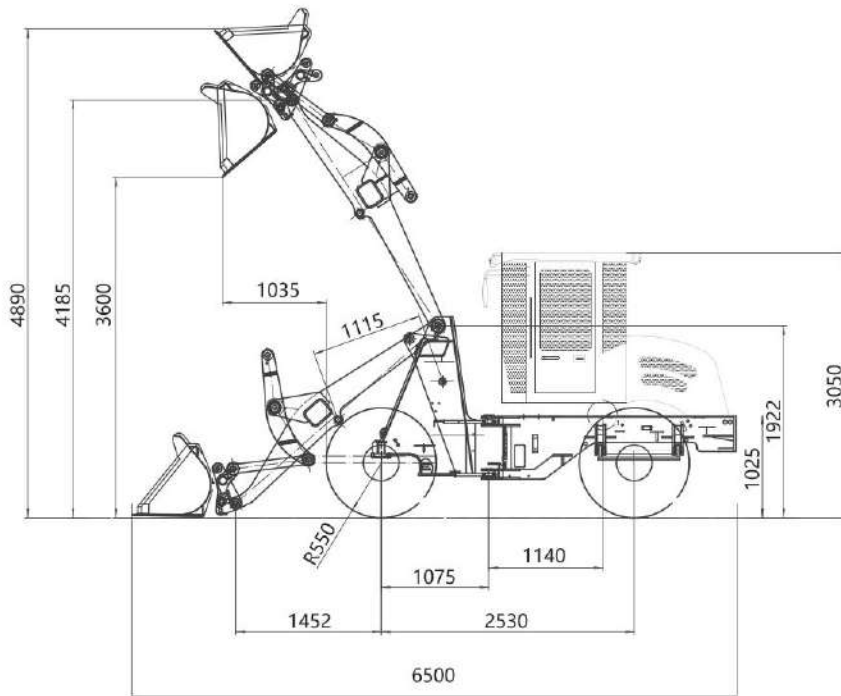

Always be here with you!

CE

WHEEL LOADER

WL280

Specifications

Engine Model:	YTO YT4A4Z-24
Rated Power(kw):	85
Rated Speed(rpm):	2400
Rated load(kg):	2800
Rated Bucket Capacity(m ³):	1.2-1.5
Overall Size LxWxH(mm):	6500×2100×3050
Wheel base (mm):	2530
Wheel thread(mm):	2000
Max.breakout force (KN):	112
Max.dump height(mm):	3600
Dump distance(mm):	1035
Total time(s):	9.3
Operating Weight(kg):	6500
Tyre:	16/70-24

DESCRIPTION

With these loaders, low overhead also applies to maintenance. Their lockable easy-open tilting hoods provide convenient, ground-level access to daily checkpoints, as well as periodic service items such as fluids and filters. What's more, environmentally friendly drains, extended service intervals, and sight gauges help keep maintenance simple and inexpensive.